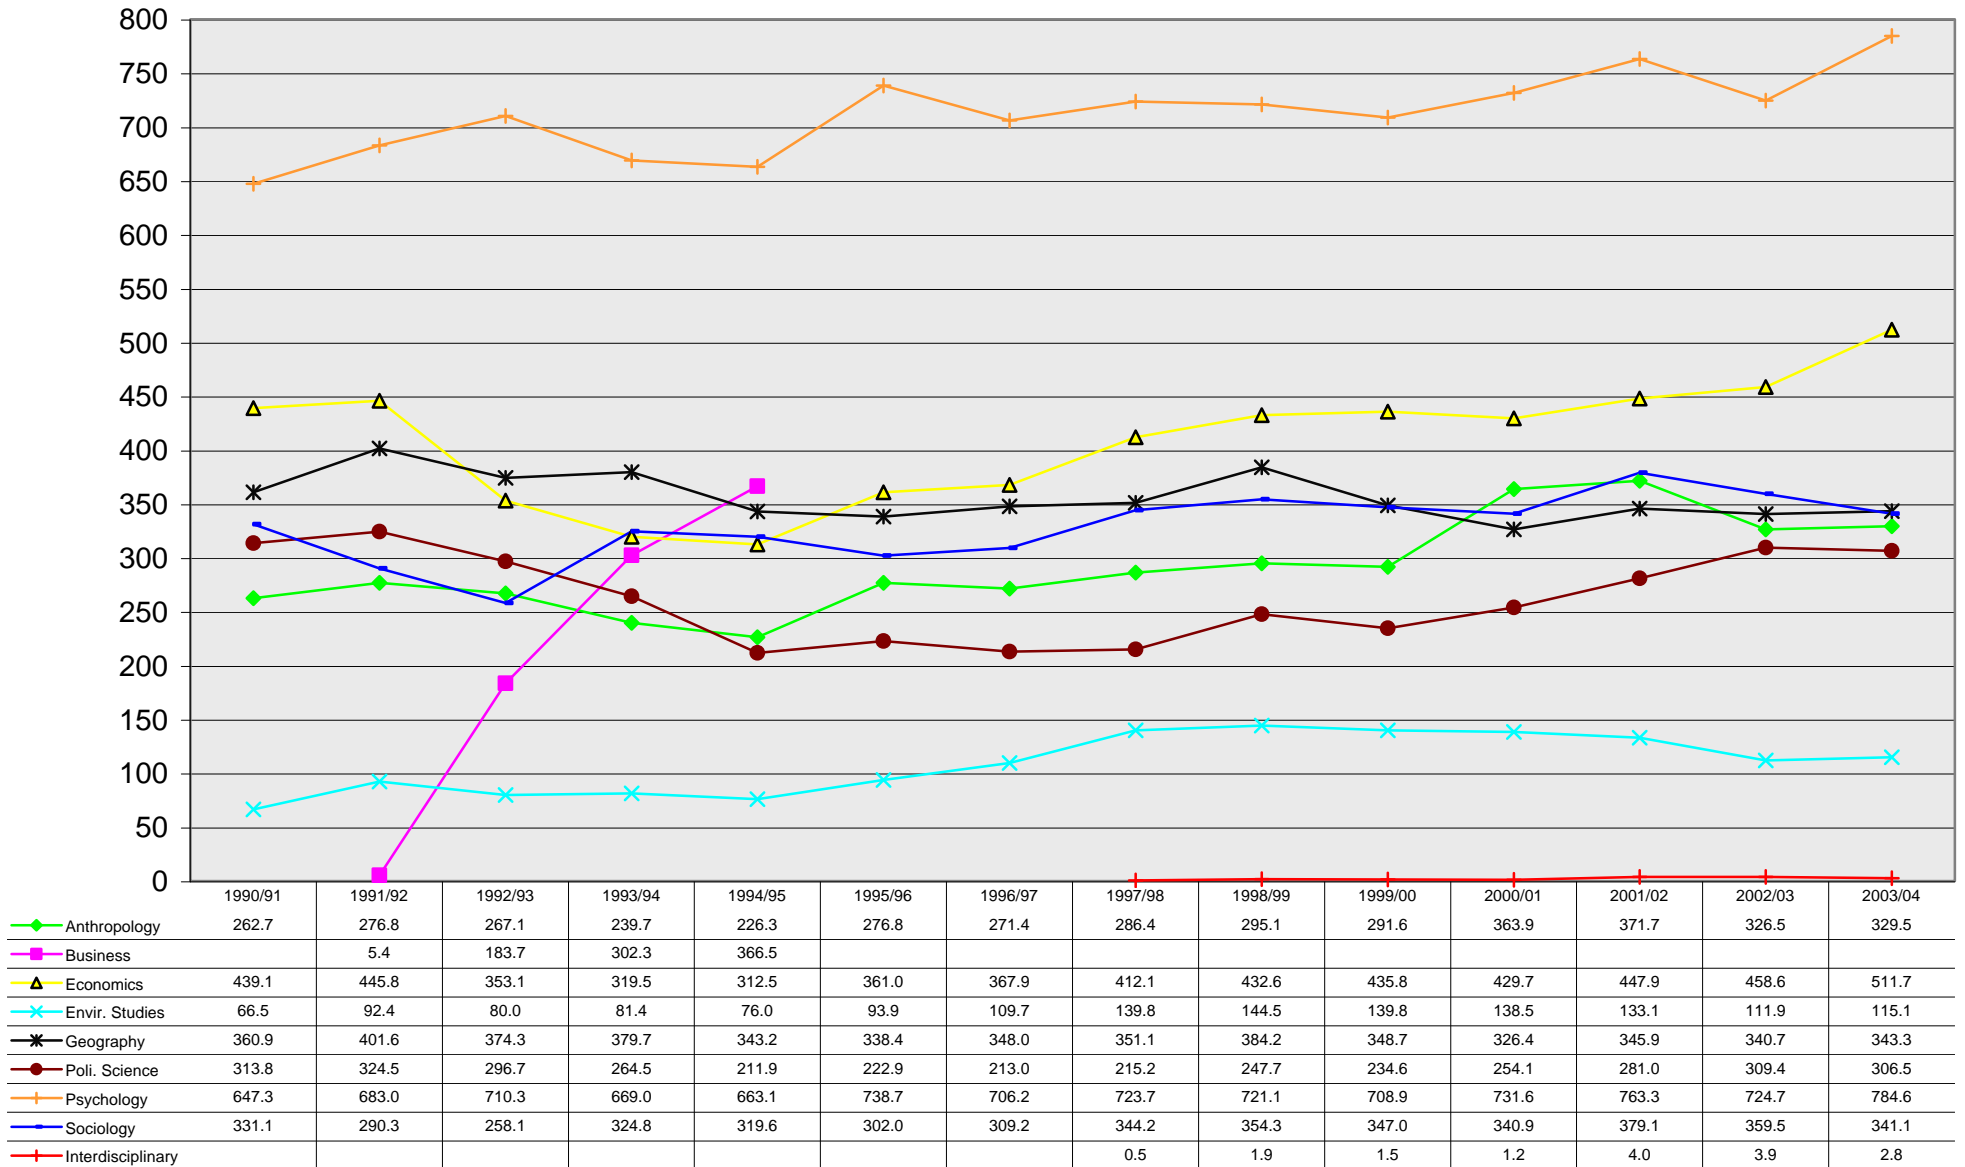

Annualized Undergraduate Equivalent Enrolments Taught (EET) - Social Sciences

Source: ClassPops (ARAI Table 1)
University of Victoria

Institutional Planning & Analysis
March 4, 2004